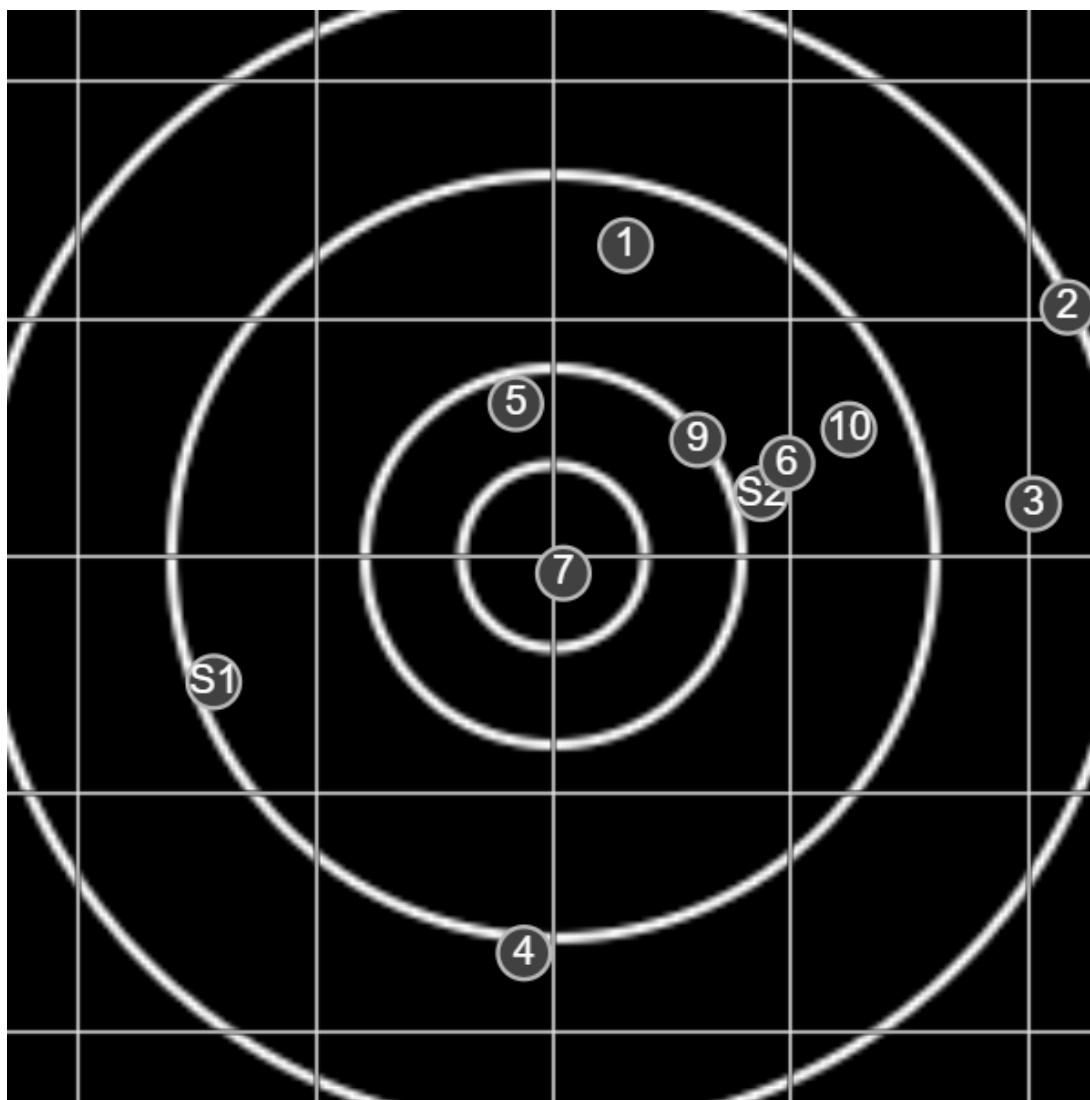

**SILVER  
MOUNTAIN  
TARGETS**  
Made in Canada

true  
27/07/2024  
12:13:10 pm

**BRC Club Shoot**  
Series 1  
300 yards

**BRC T6 [-58]**  
AU-300y

Group: 283.6 mm  
(185.4w x 237.8h)

(Iron)  
Shooter  
Ben Hawkey [m29]

**37.1**

**FINAL**  
v: 2048, sd: 682.8

#	fps	score
10	2280	4
9	2288	5
8	0	0
7	2280	5
6	2287	4
5	2275	5
4	2267	4
3	2261	3
2	2282	3
1	2259	4
S2	2276	(4)
S1	2267	(4)

**SILVER  
MOUNTAIN  
TARGETS**  
Made in Canada

true  
27/07/2024  
1:00:53 pm

**BRC Club Shoot**  
Series 1  
300 yards

**BRC T6 [-58]**  
AU-300y

Group: 231.8 mm  
(226.1w x 115.6h)

(Iron)

**Shooter**

Ben Hawkey [m29]

**TOO MANY SHOTS!**